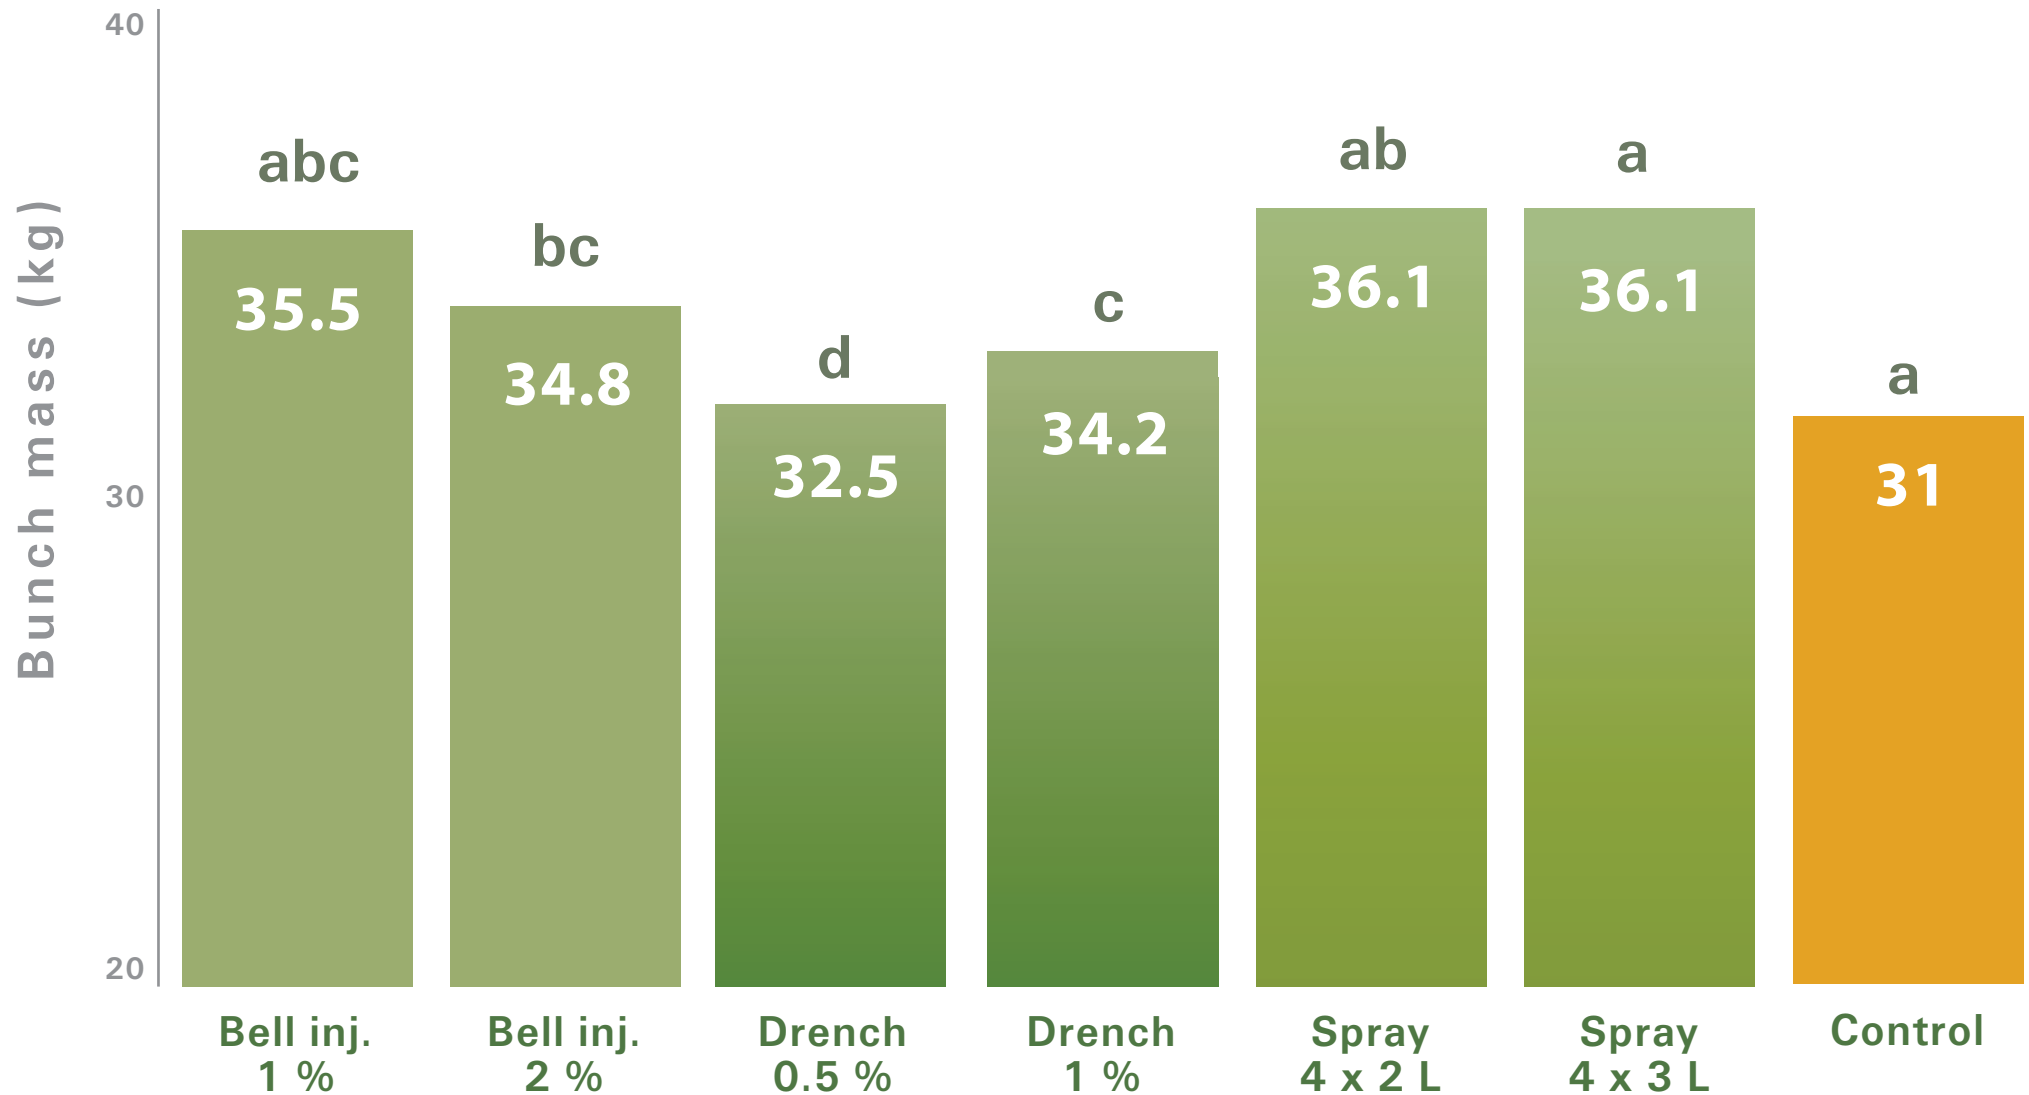

Effect of Kelpak on Banana Yield 2008 -09 season

Effect of Kelpak on Banana Yield 2010 -11 season